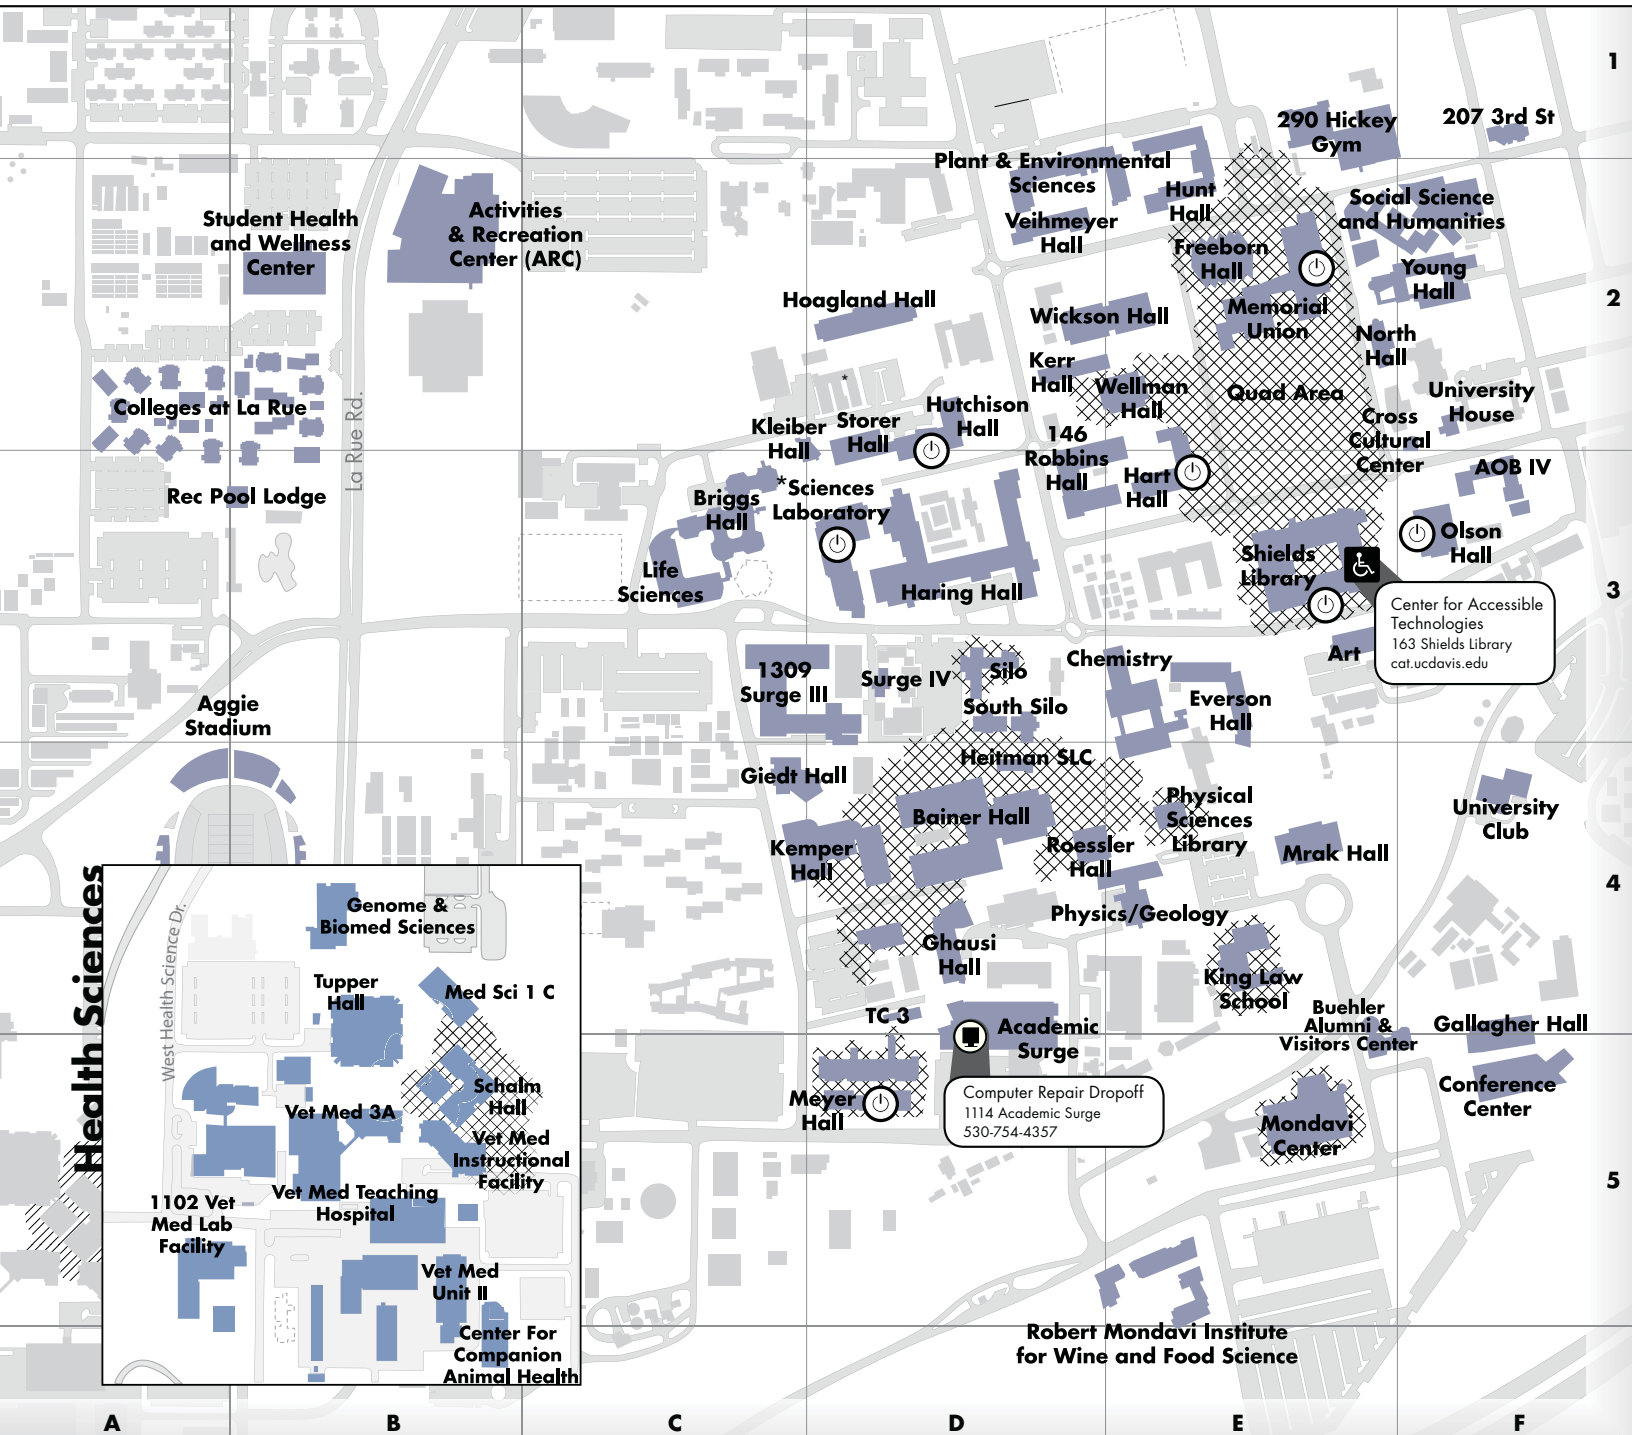

UC DAVIS

CAMPUS TECH MAP

LEGEND

- Wireless Access Buildings
- Wireless Coverage Area
- Computer Repair Dropoff
- Computer Rooms/Wireless Printing/Passphrase Reset Locations
- Center for Accessible Technologies

*Wireless printing/passphrase resets not available here.